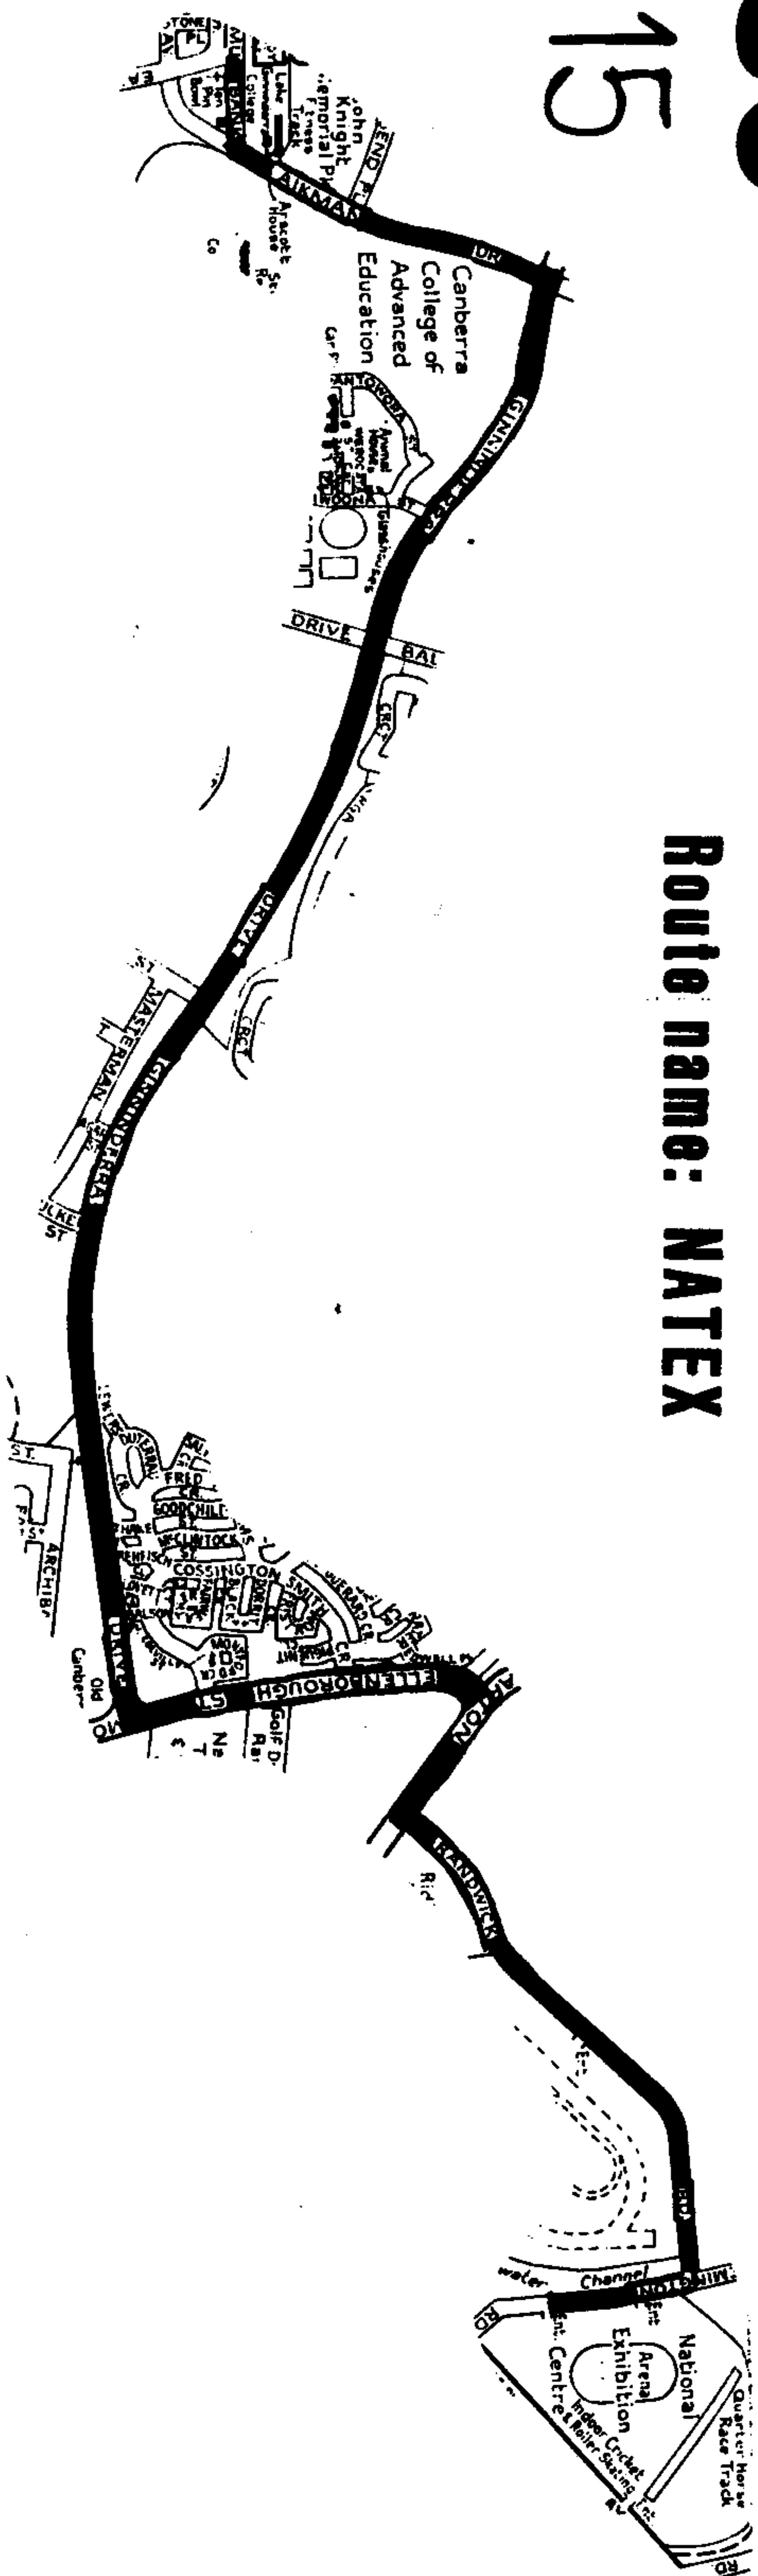

ROUTE 486

PLATEFORM 15

Route name: NATEX

TURNSTILES
□ □ □ □

ACTION OFFICE
□

ENTRANCE

NATEX

SET DOWN. ALL SERVICES
X X X X X X X X X X