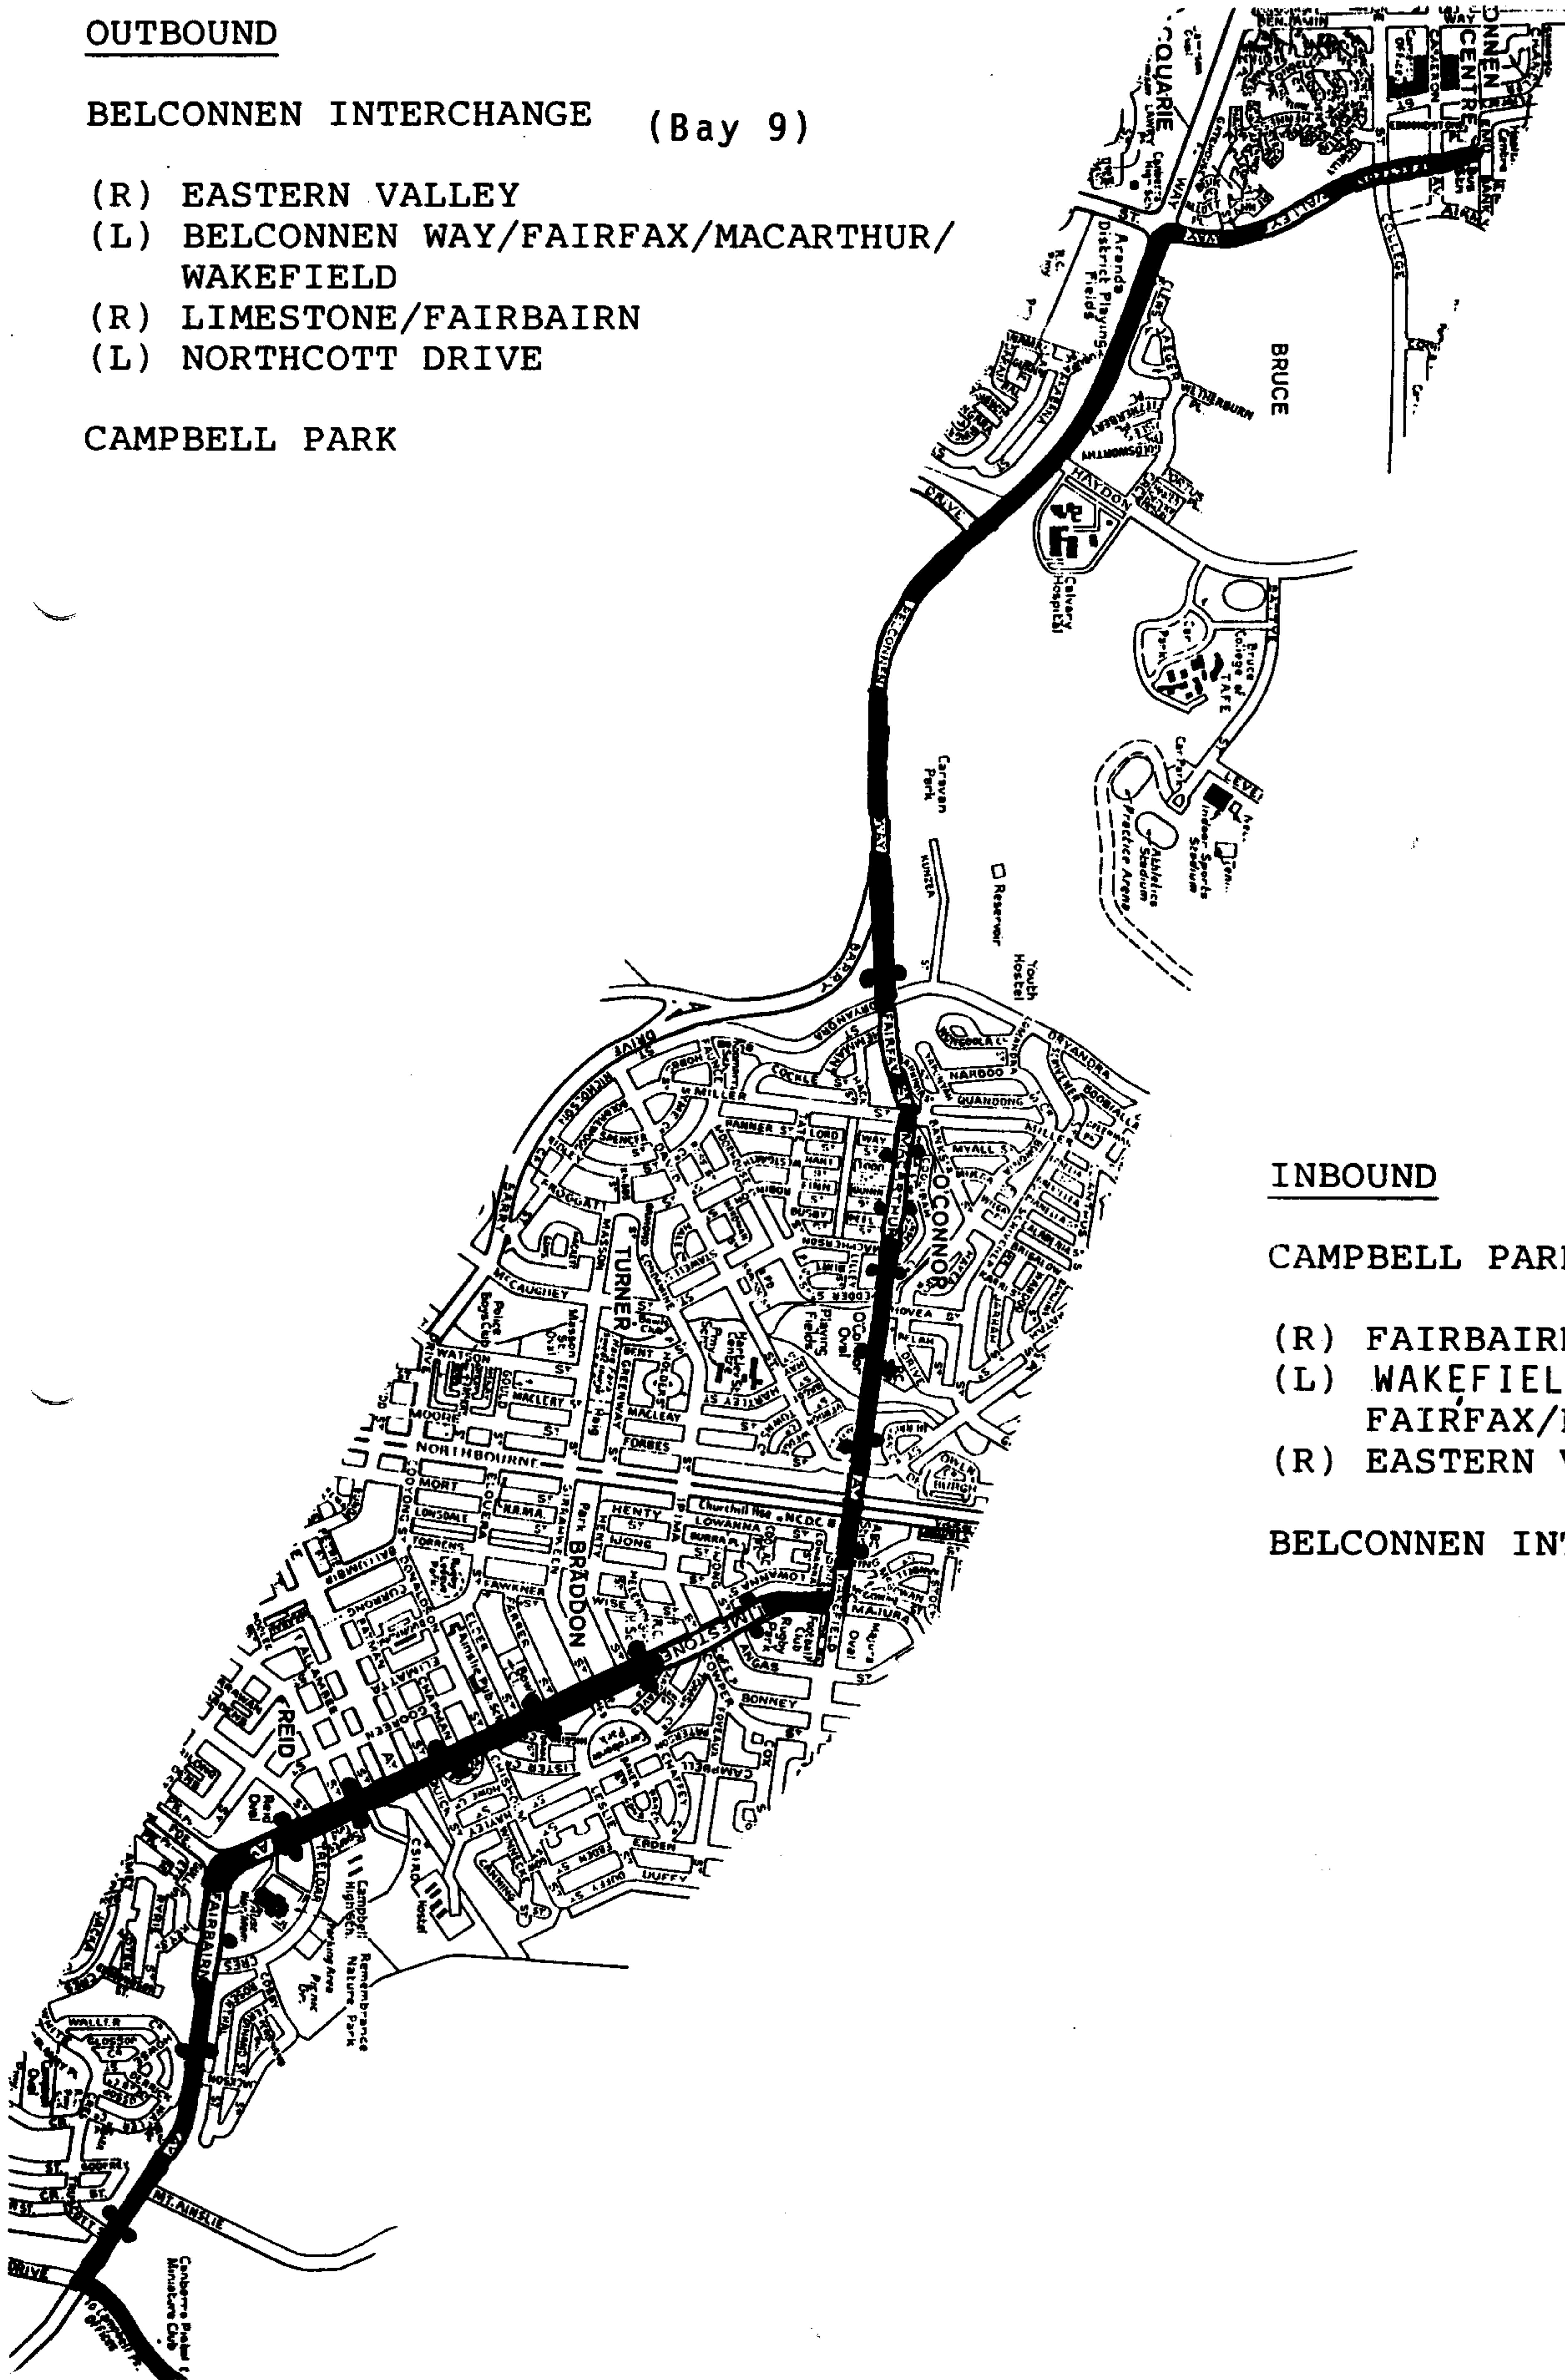

Route 436

MONDAY TO FRIDAY - PEAK

OUTBOUND

BELCONNEN INTERCHANGE (Bay 9)

- (R) EASTERN VALLEY
- (L) BELCONNEN WAY/FAIRFAX/MACARTHUR/
WAKEFIELD
- (R) LIMESTONE/FAIRBAIRN
- (L) NORTHCOTT DRIVE

CAMPBELL PARK

INBOUND

CAMPBELL PARK

- (R) FAIRBAIRN/LIMESTONE
- (L) WAKEFIELD /MACARTHUR/
FAIRFAX/BELCONNEN WAY
- (R) EASTERN VALLEY

BELCONNEN INTERCHANGE