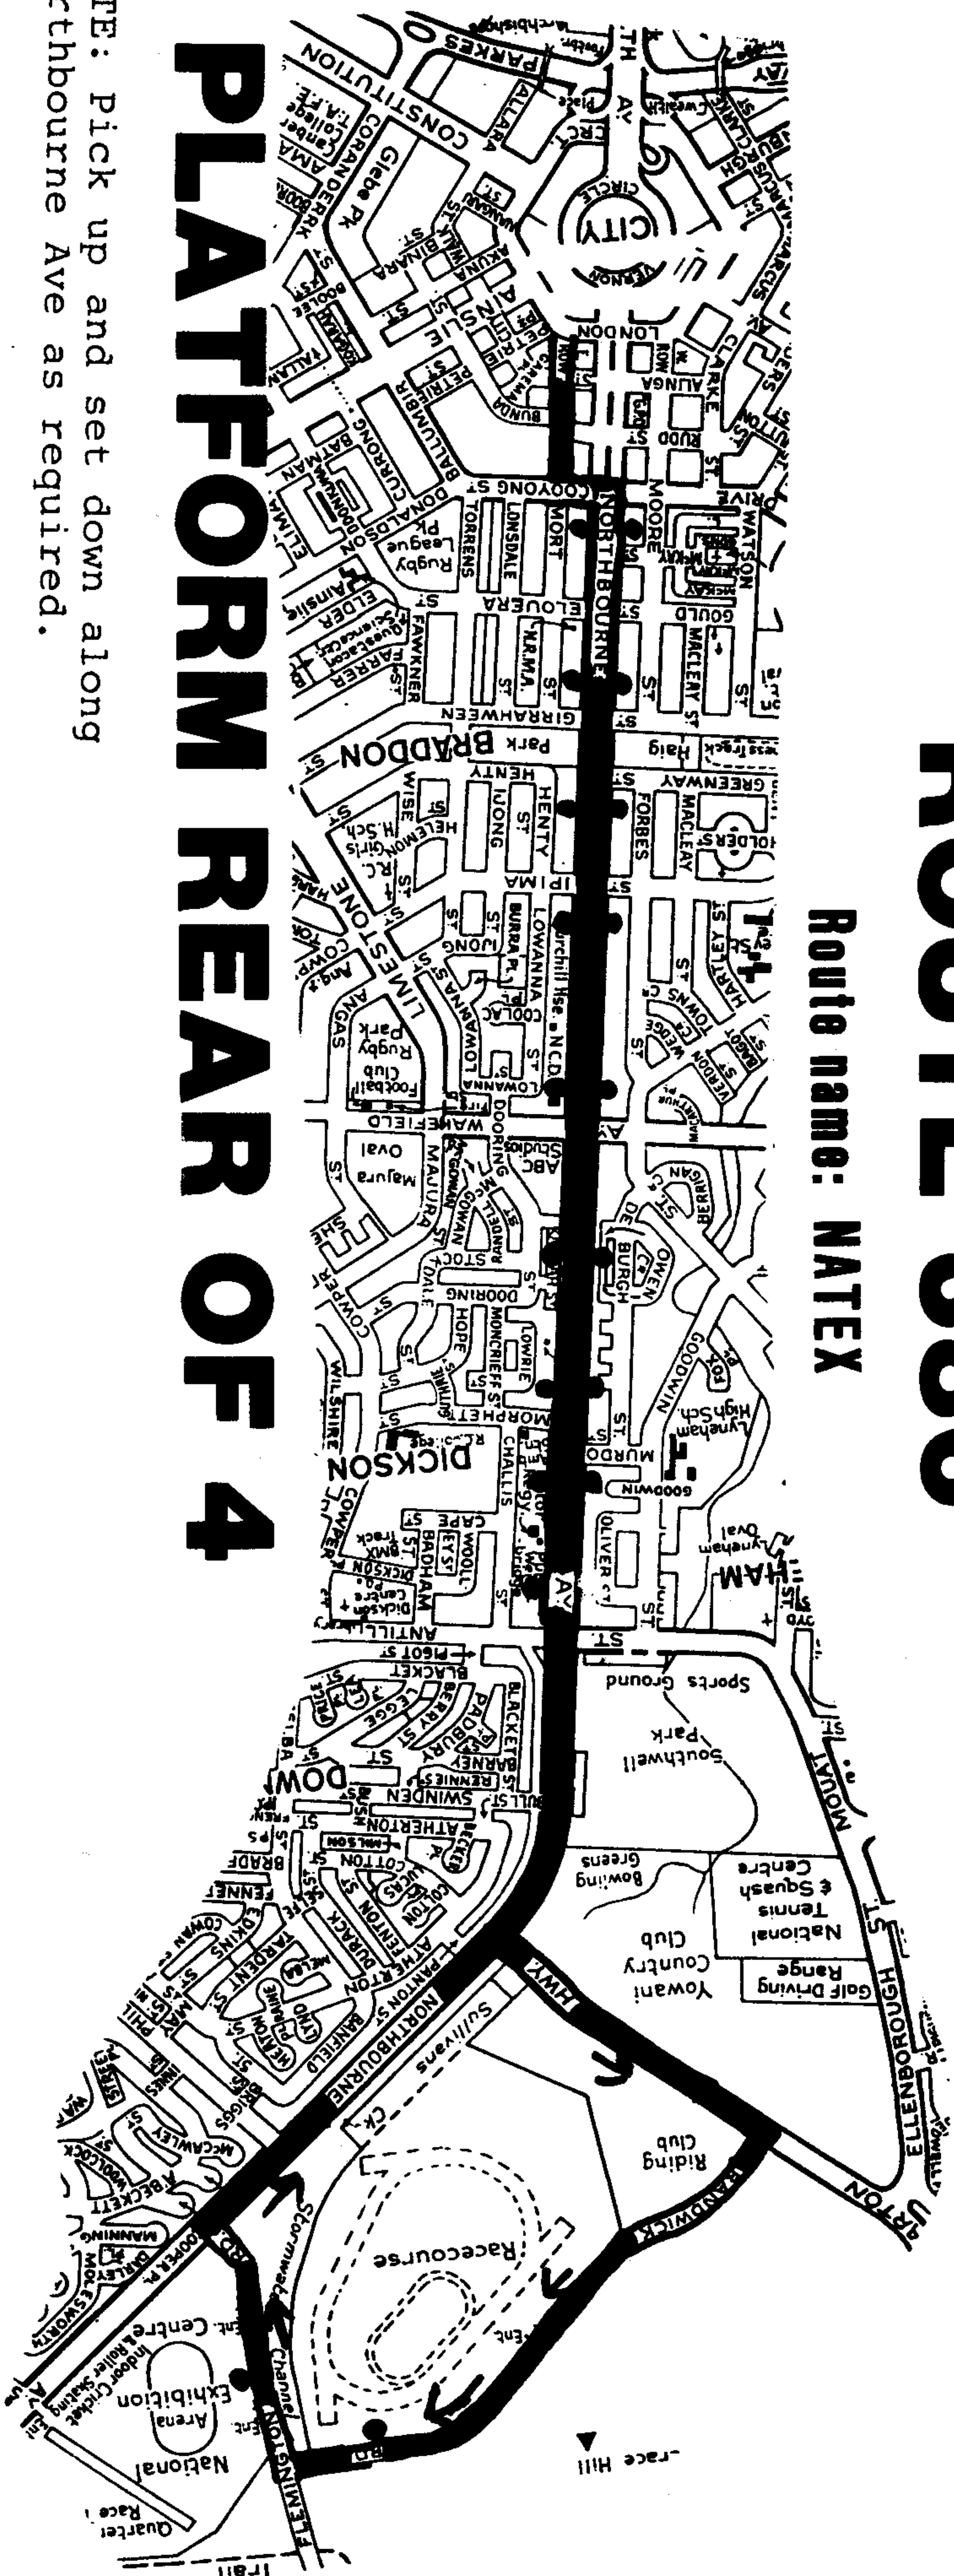

ROUTE 386

Route name: NATEX

NOTE: Pick up and set down along Northbourne Ave as required.

PLATFORM REAR OF 4