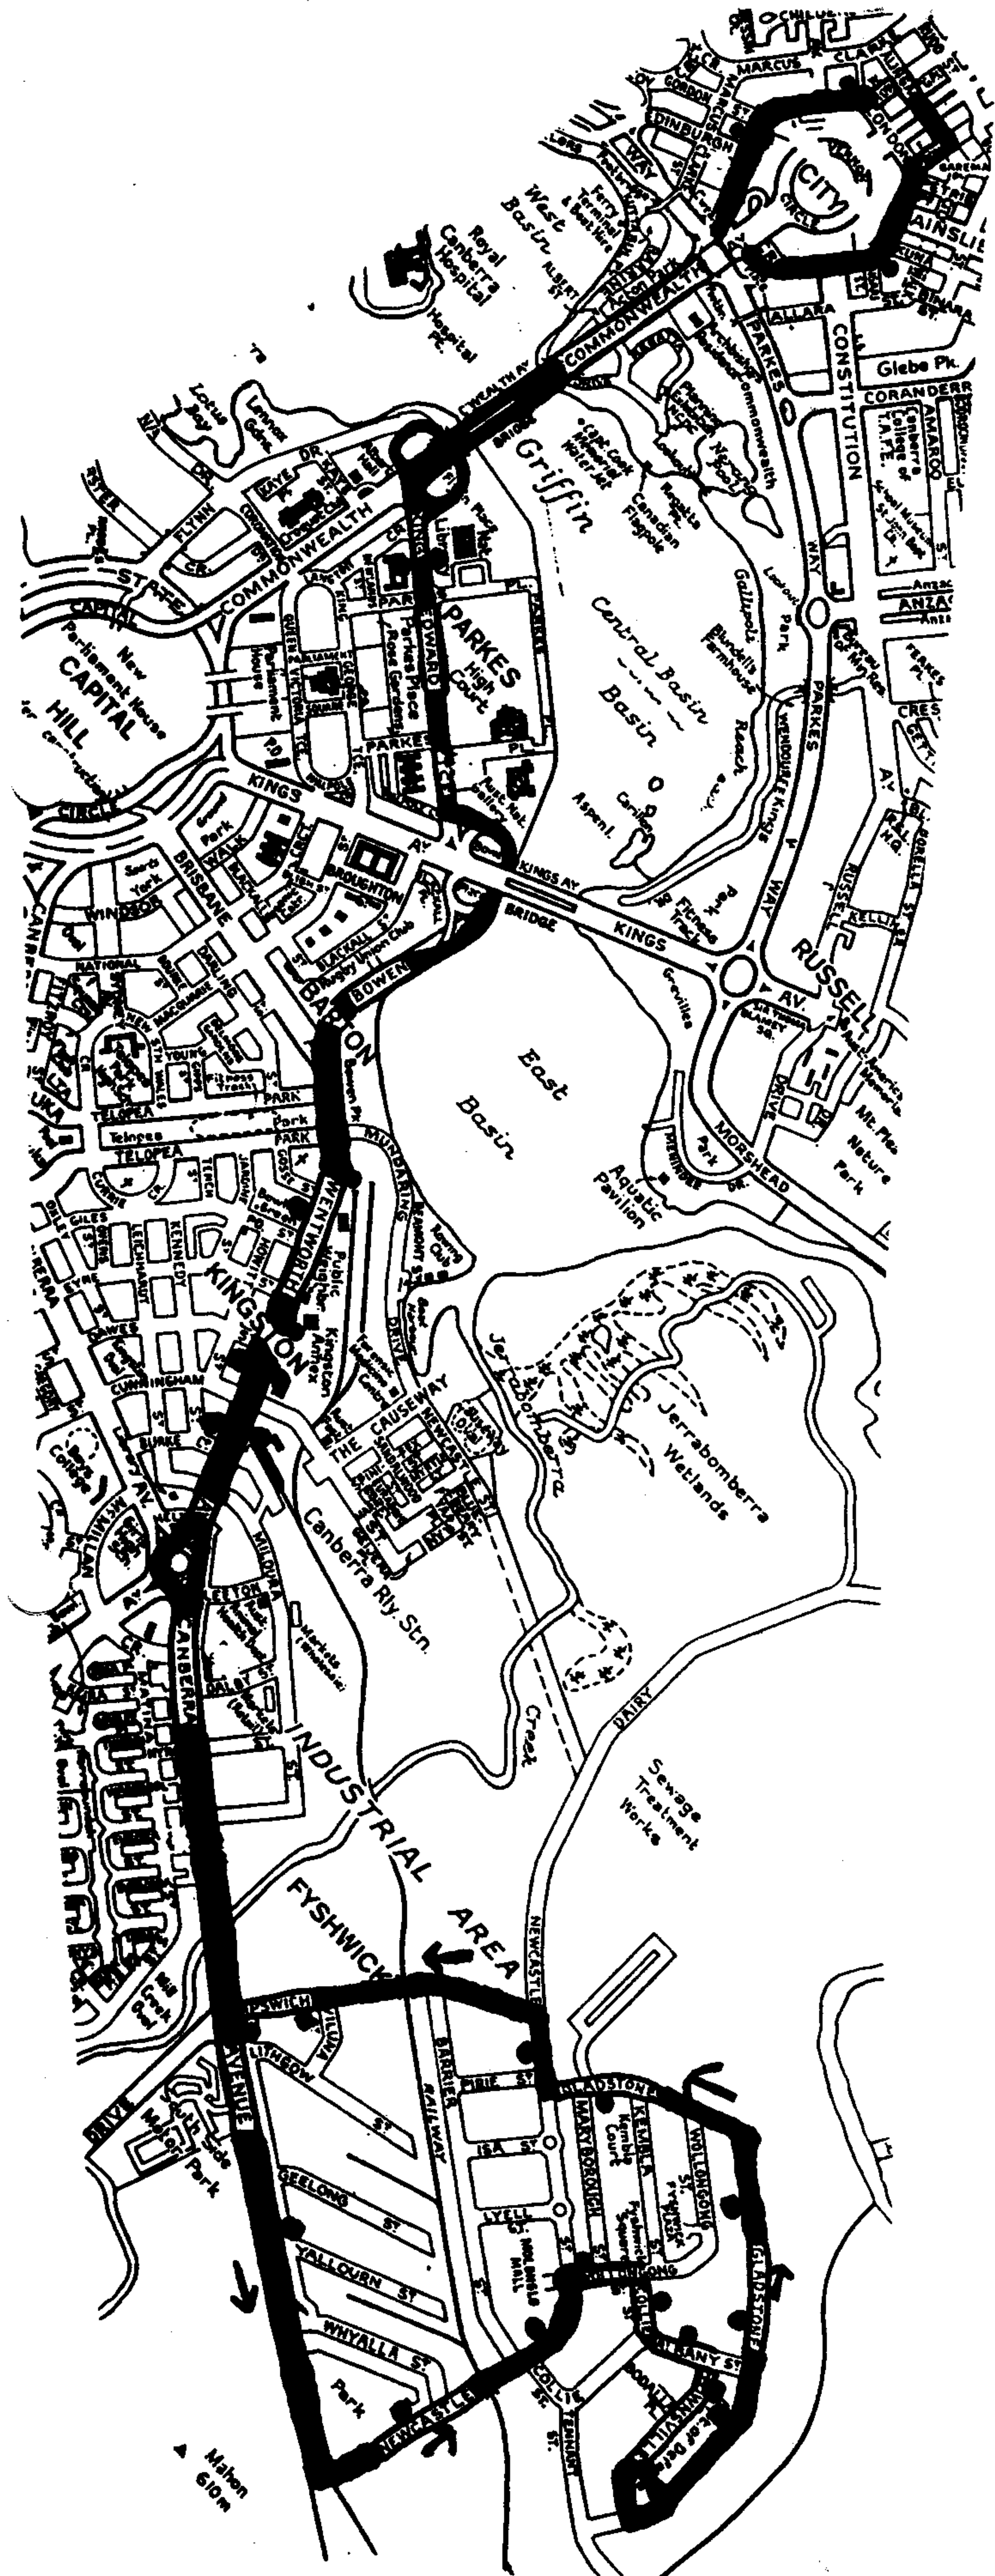

ROUTE 371

MONDAY TO FRIDAY - PEAK

OUTBOUND

- City Interchange (Bay 7)
- (L) London
- (L) Commonwealth
- (L) King Edward
- (L) Bowen/Wentworth
- (L) Canberra
- (L) Newcastle
- (R) Wollongong
- (R) Collie
- (L) Albany
- (R) Townsville
- (L) Gladstone
- (R) Newcastle
- (L) Ipswich
- (Last stop Terminates)

INBOUND

- Cnr Canberra/Ipswich
- (L) Newcastle
- (R) Wollongong
- (R) Collie
- (L) Albany
- (R) Townsville
- (L) Gladstone
- (R) Newcastle
- (L) Ipswich
- (R) Canberra
- (R) Wentworth/Bowen
- (R) King Edward
- (R) Flynn Place
- (L) Commonwealth
- (L) London
- (L) West Row
- (R) Alinga
- to City Interchange