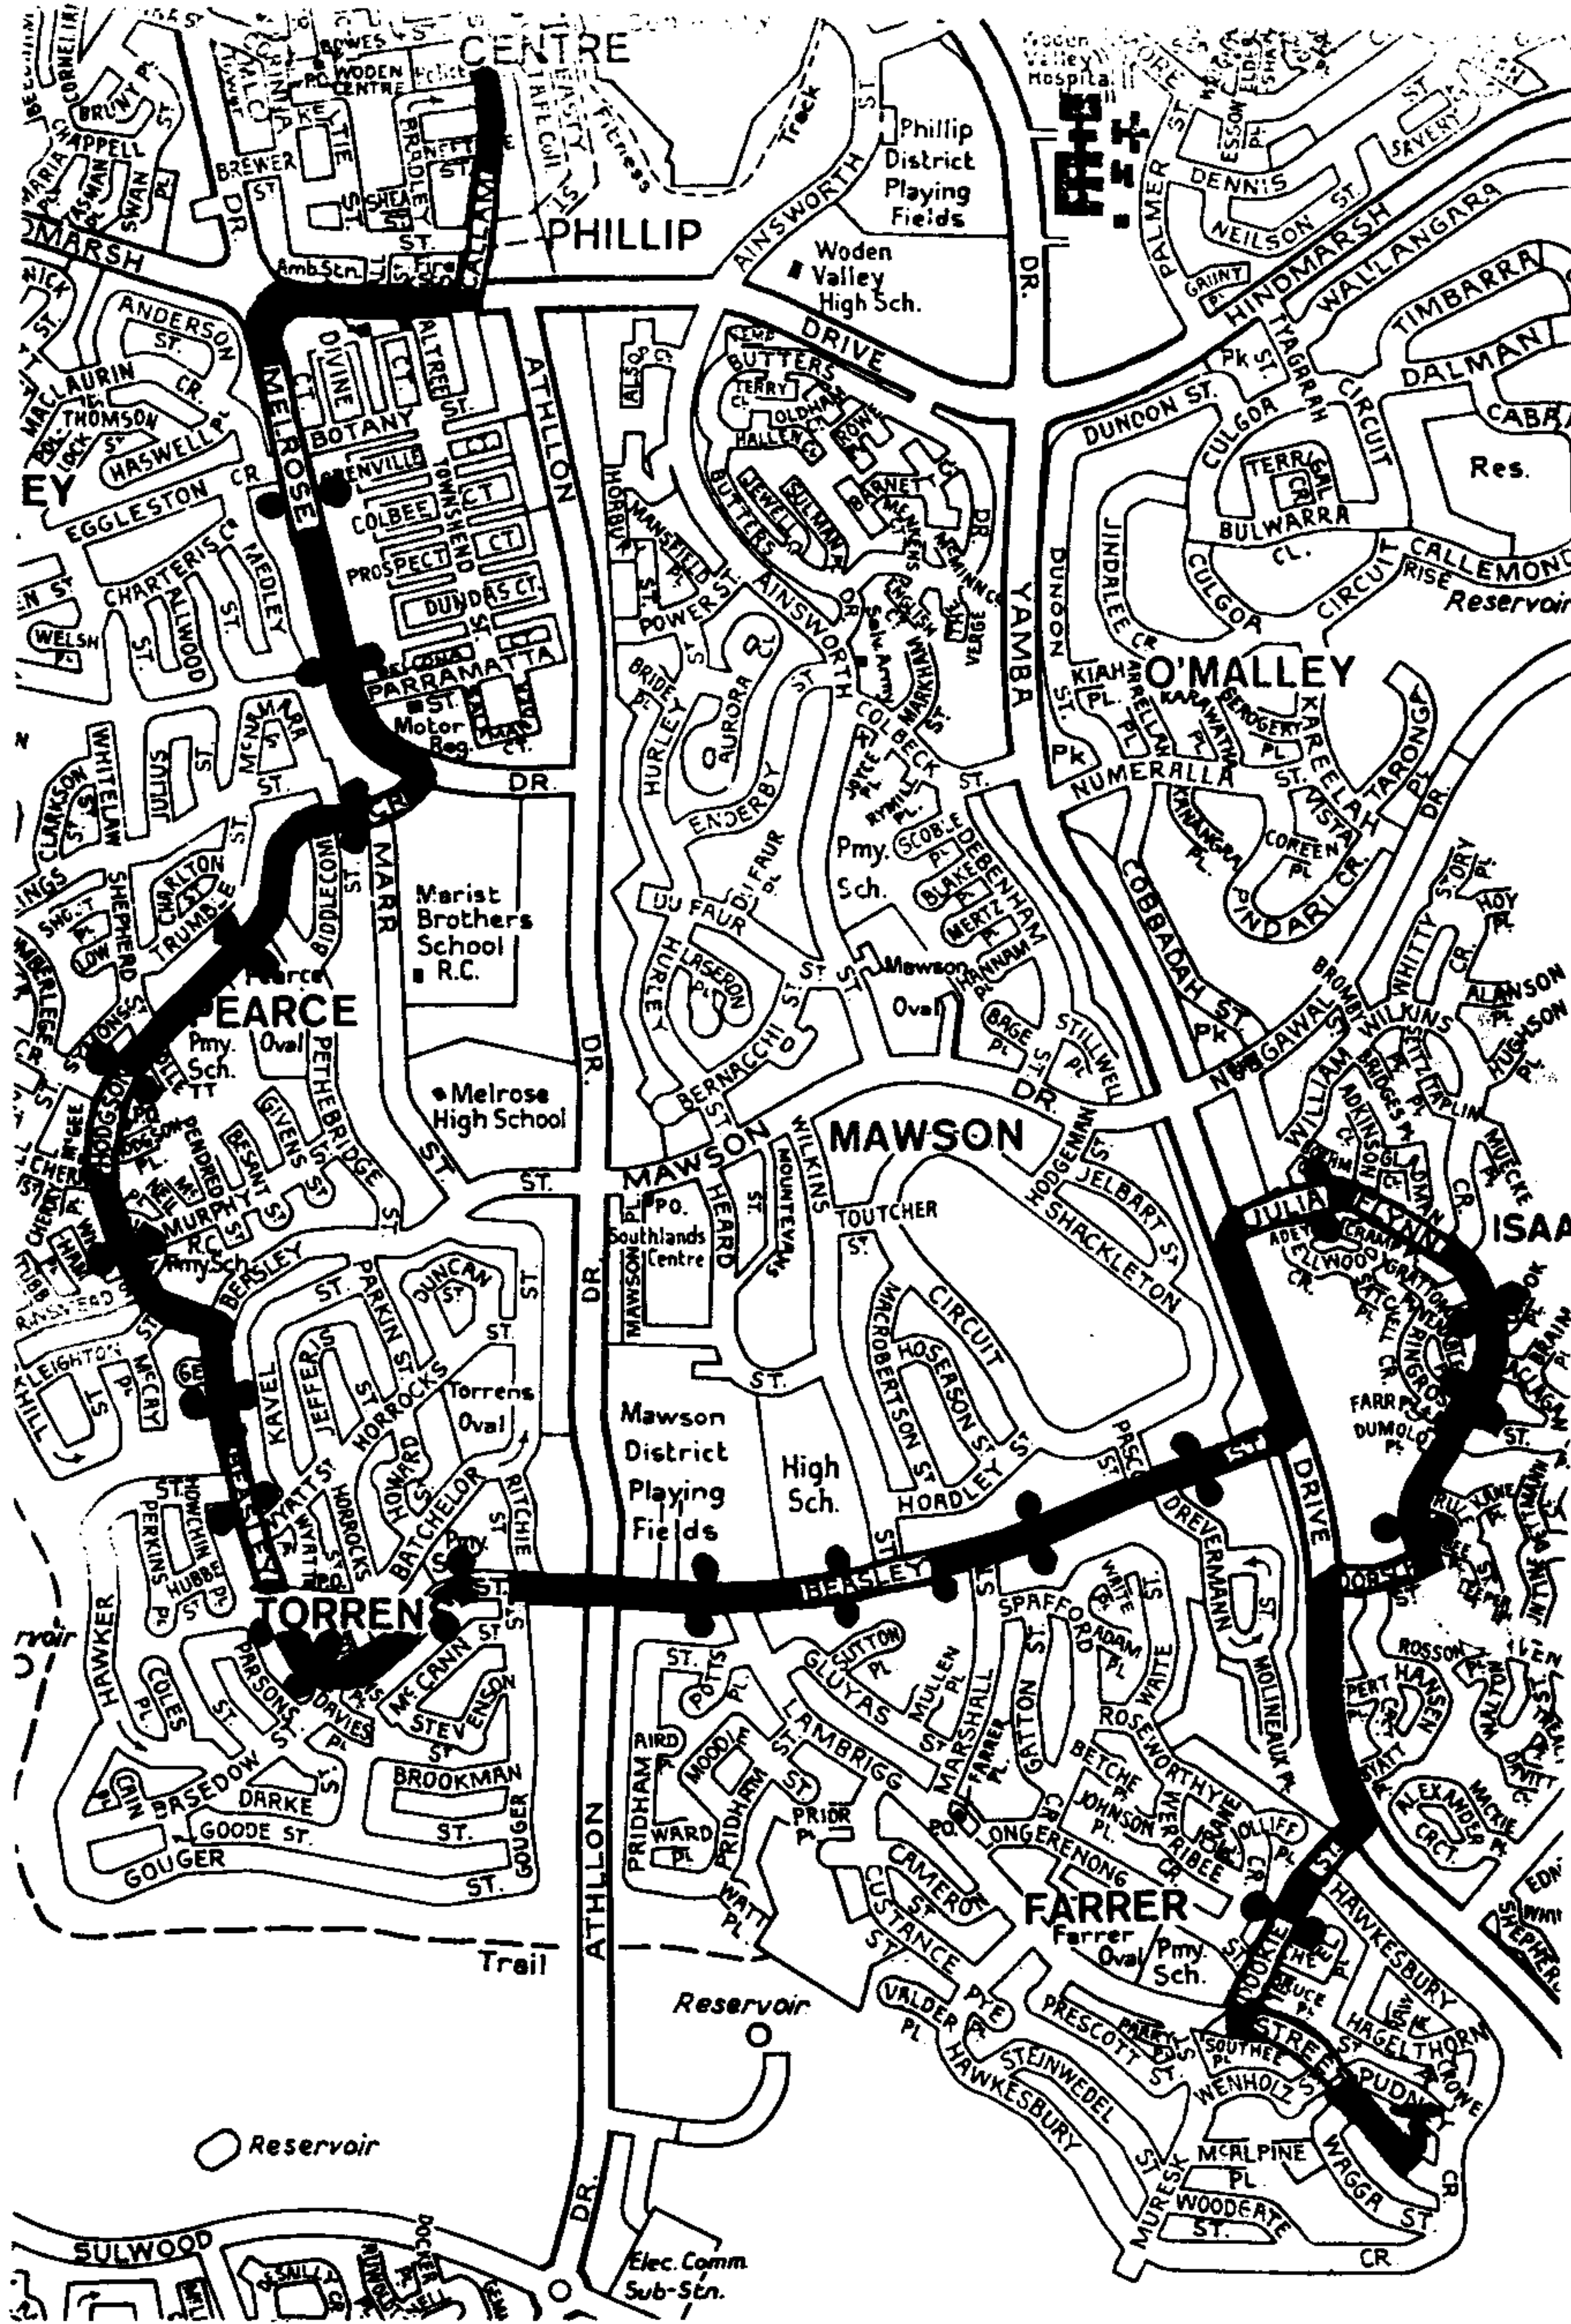

# Route 202

MONDAY TO SUNDAY

- Woden Interchange (Bay 3)
- (R) Callam St
- (R) Hindmarsh Dr
- (L) Melrose Dr
- (R) Hodgson Cr
- (R) Beasley St
- (L) Yamba Dr
- (R) Julia Flynn Ave
- (R) Dorsch St
- (L) Yamba Dr
- (R) Dookie St
- (L) Lambrigg St
- Farrer Terminus

- Farrer Terminus
- (R) Dookie St
- (L) Yamba Drive
- (R) Dorsch St
- (L) Julia Flynn Ave
- (L) Yamba Dr
- (R) Beasley St
- (L) Hodgson Cr
- (L) Melrose Dr
- (R) Hindmarsh Dr
- (L) Callam Street
- (L) Woden Interchange