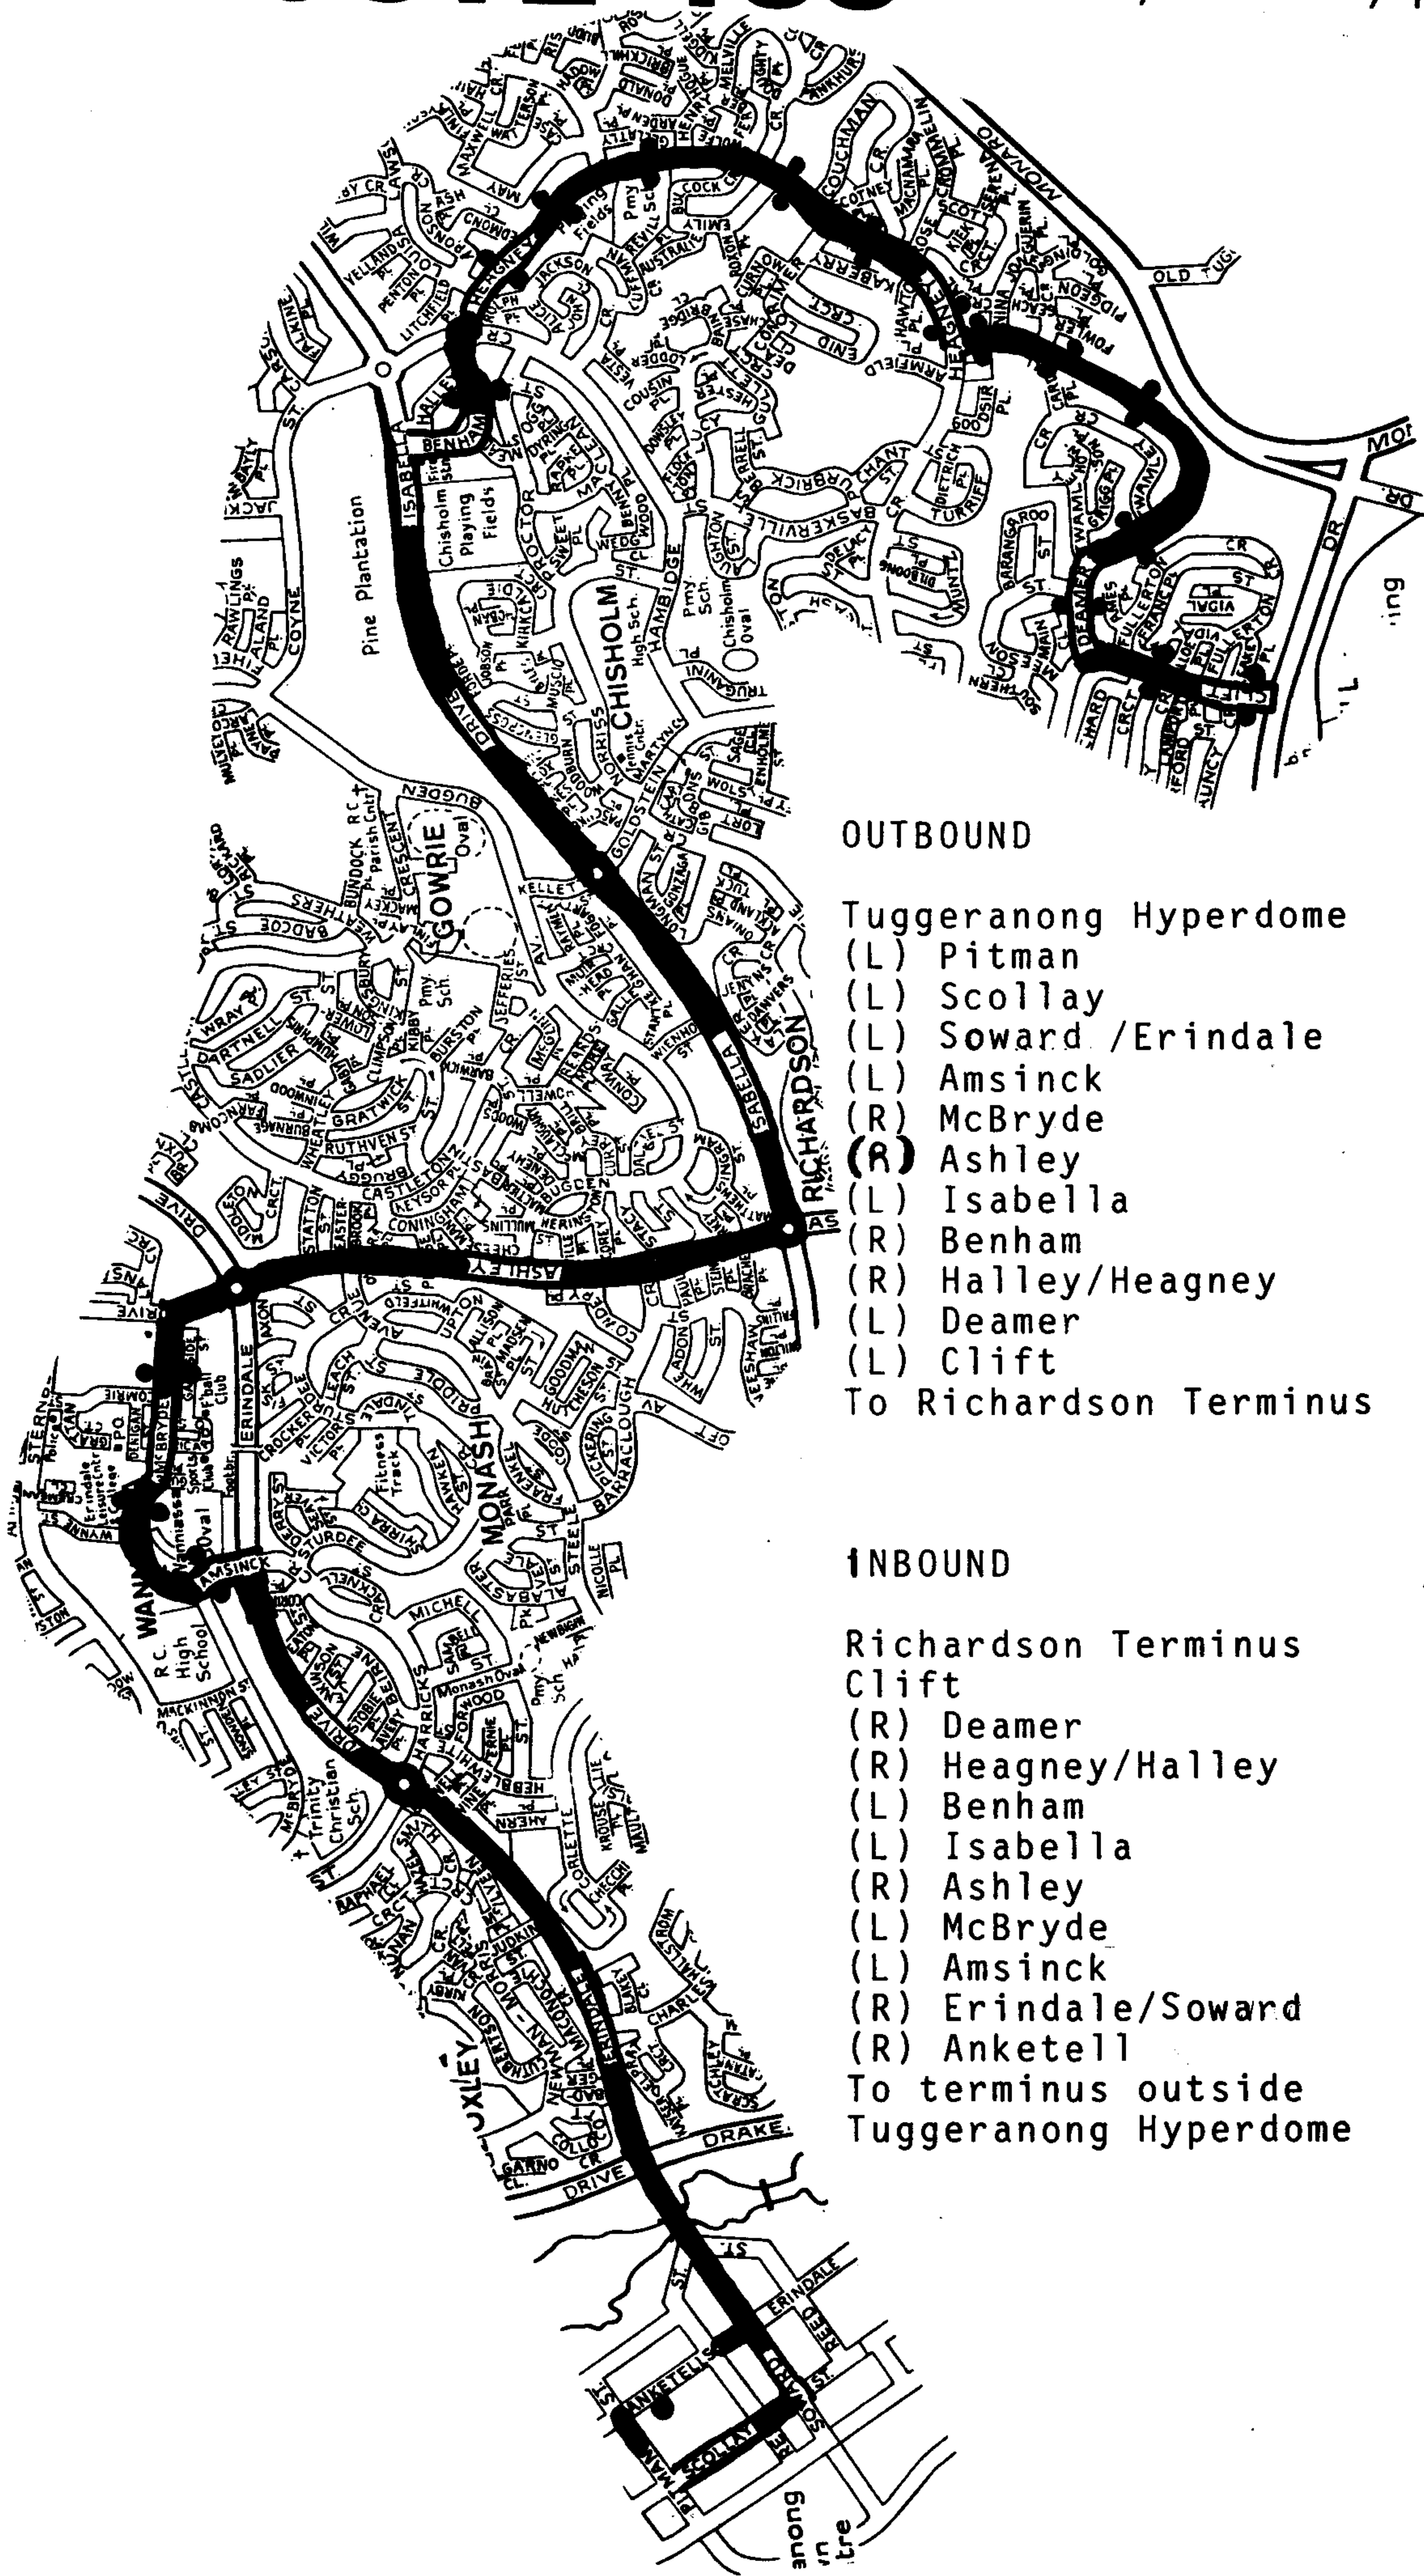

# ROUTE 188

(Monday to Friday peak period only)

## OUTBOUND

- Tuggeranong Hyperdome
- (L) Pitman
- (L) Scollay
- (L) Soward / Erindale
- (L) Amsinck
- (R) McBryde
- (R) Ashley
- (L) Isabella
- (R) Benham
- (R) Halley/Heagney
- (L) Deamer
- (L) Clift
- To Richardson Terminus

## INBOUND

- Richardson Terminus
- Clift
- (R) Deamer
- (R) Heagney/Halley
- (L) Benham
- (L) Isabella
- (R) Ashley
- (L) McBryde
- (L) Amsinck
- (R) Erindale/Soward
- (R) Anketell
- To terminus outside Tuggeranong Hyperdome