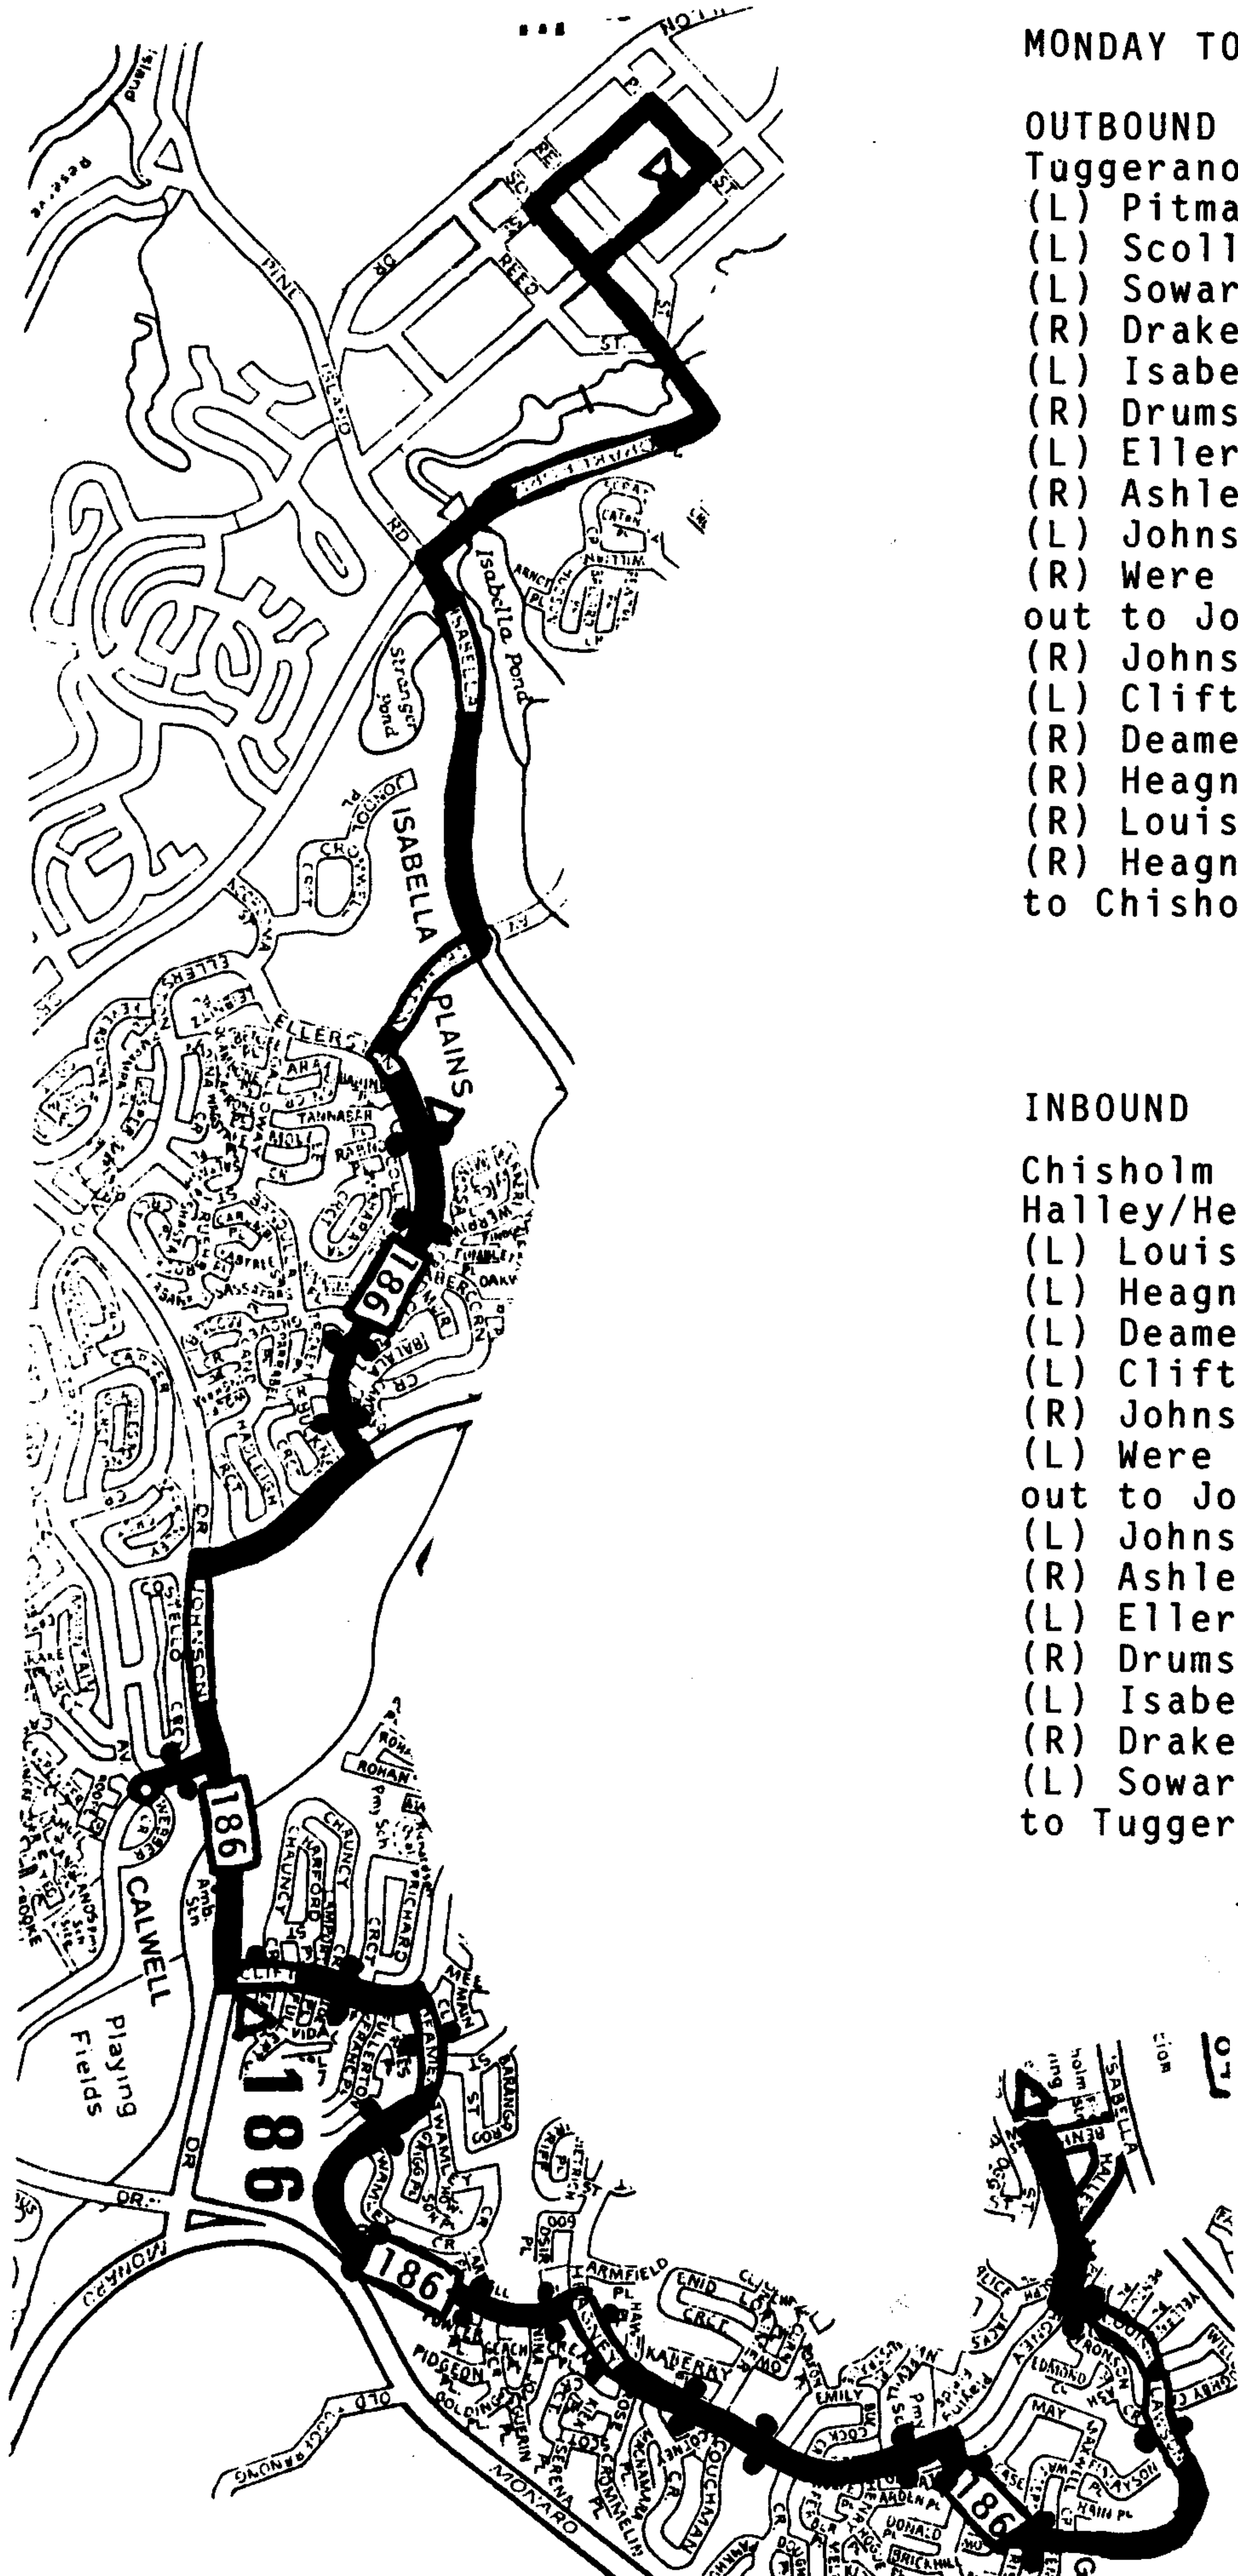

ROUTE 186

MONDAY TO SATURDAY

OUTBOUND

Tuggeranong Town Centre

- (L) Pitman
- (L) Scollay
- (L) Soward/Erindale
- (R) Drakeford
- (L) Isabella
- (R) Drumston
- (L) Ellerston
- (R) Ashley
- (L) Johnson
- (R) Were (to first roundabout - out to Johnson)
- (R) Johnson
- (L) Clift
- (R) Deamer
- (R) Heagney
- (R) Louisa Lawson
- (R) Heagney/Halley to Chisholm Terminus

INBOUND

Chisholm Terminus

- Halley/Heagney
- (L) Louisa Lawson
- (L) Heagney
- (L) Deamer
- (L) Clift
- (R) Johnson
- (L) Were (around first roundabout out to Johnson)
- (L) Johnson
- (R) Ashley
- (L) Ellerston
- (R) Drumston
- (L) Isabella
- (R) Drakeford
- (L) Soward to Tuggeranong Terminus