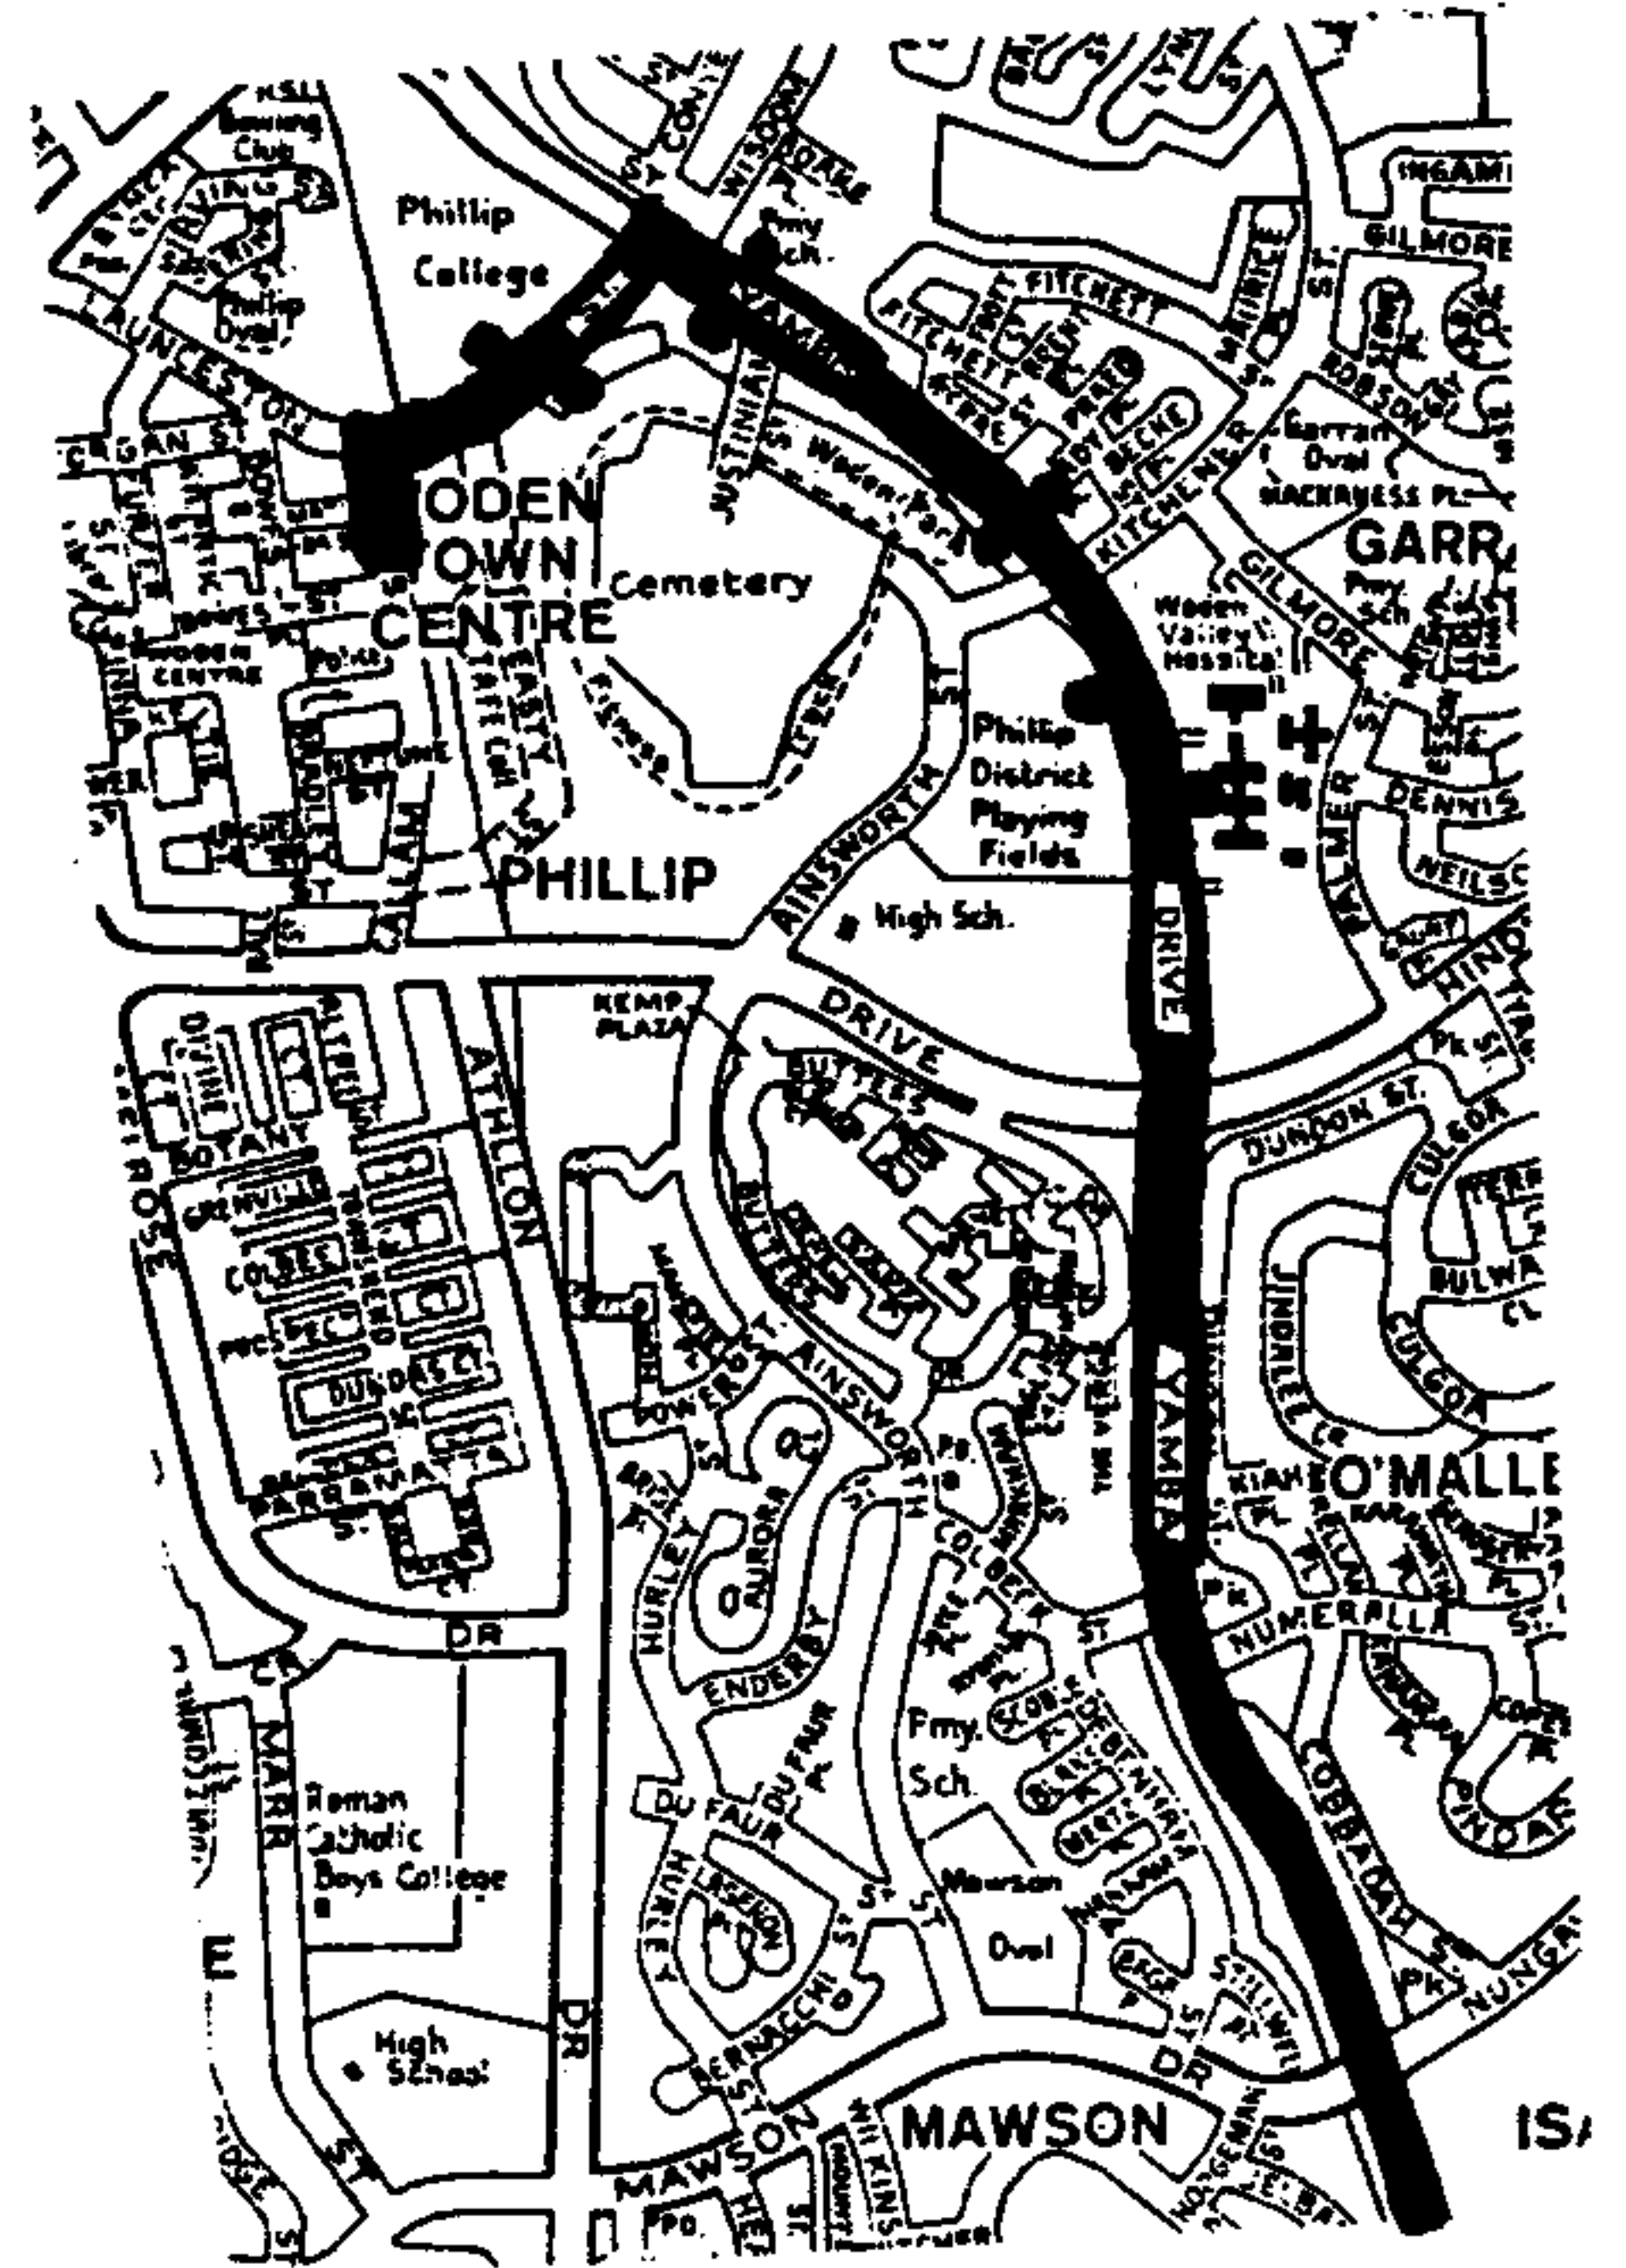

# Route 128

MONDAY TO SUNDAY

OUTBOUND

WODEN INTERCHANGE (Bay 17)

- (L) Callam
- (R) Launceston
- (R) Yamba/Erindale
- (R) Sternberg
- (L) Comrie
- (L) McBryde
- (R) Ashley
- (R) Barraclough
- (L) Cockroft
- (L) Isabella Dr
- (R) Ashley
- (R) Ellerston/Outtrim
- (R) Casey
- (L) Were
- (R) Johnson
- Richardson Terminus

INBOUND

- Clift Cr
- (R) Johnson
- (L) Were
- (R) Casey
- (L) Outtrim/Ellerston
- (L) Ashley
- (L) Isabella
- (R) Cockroft
- (R) Barraclough
- (L) Ashley
- (L) McBryde
- (R) Comrie
- (R) Sternberg
- (L) Erindale/Yamba
- (L) Launceston
- (R) Callam
- To Interchange