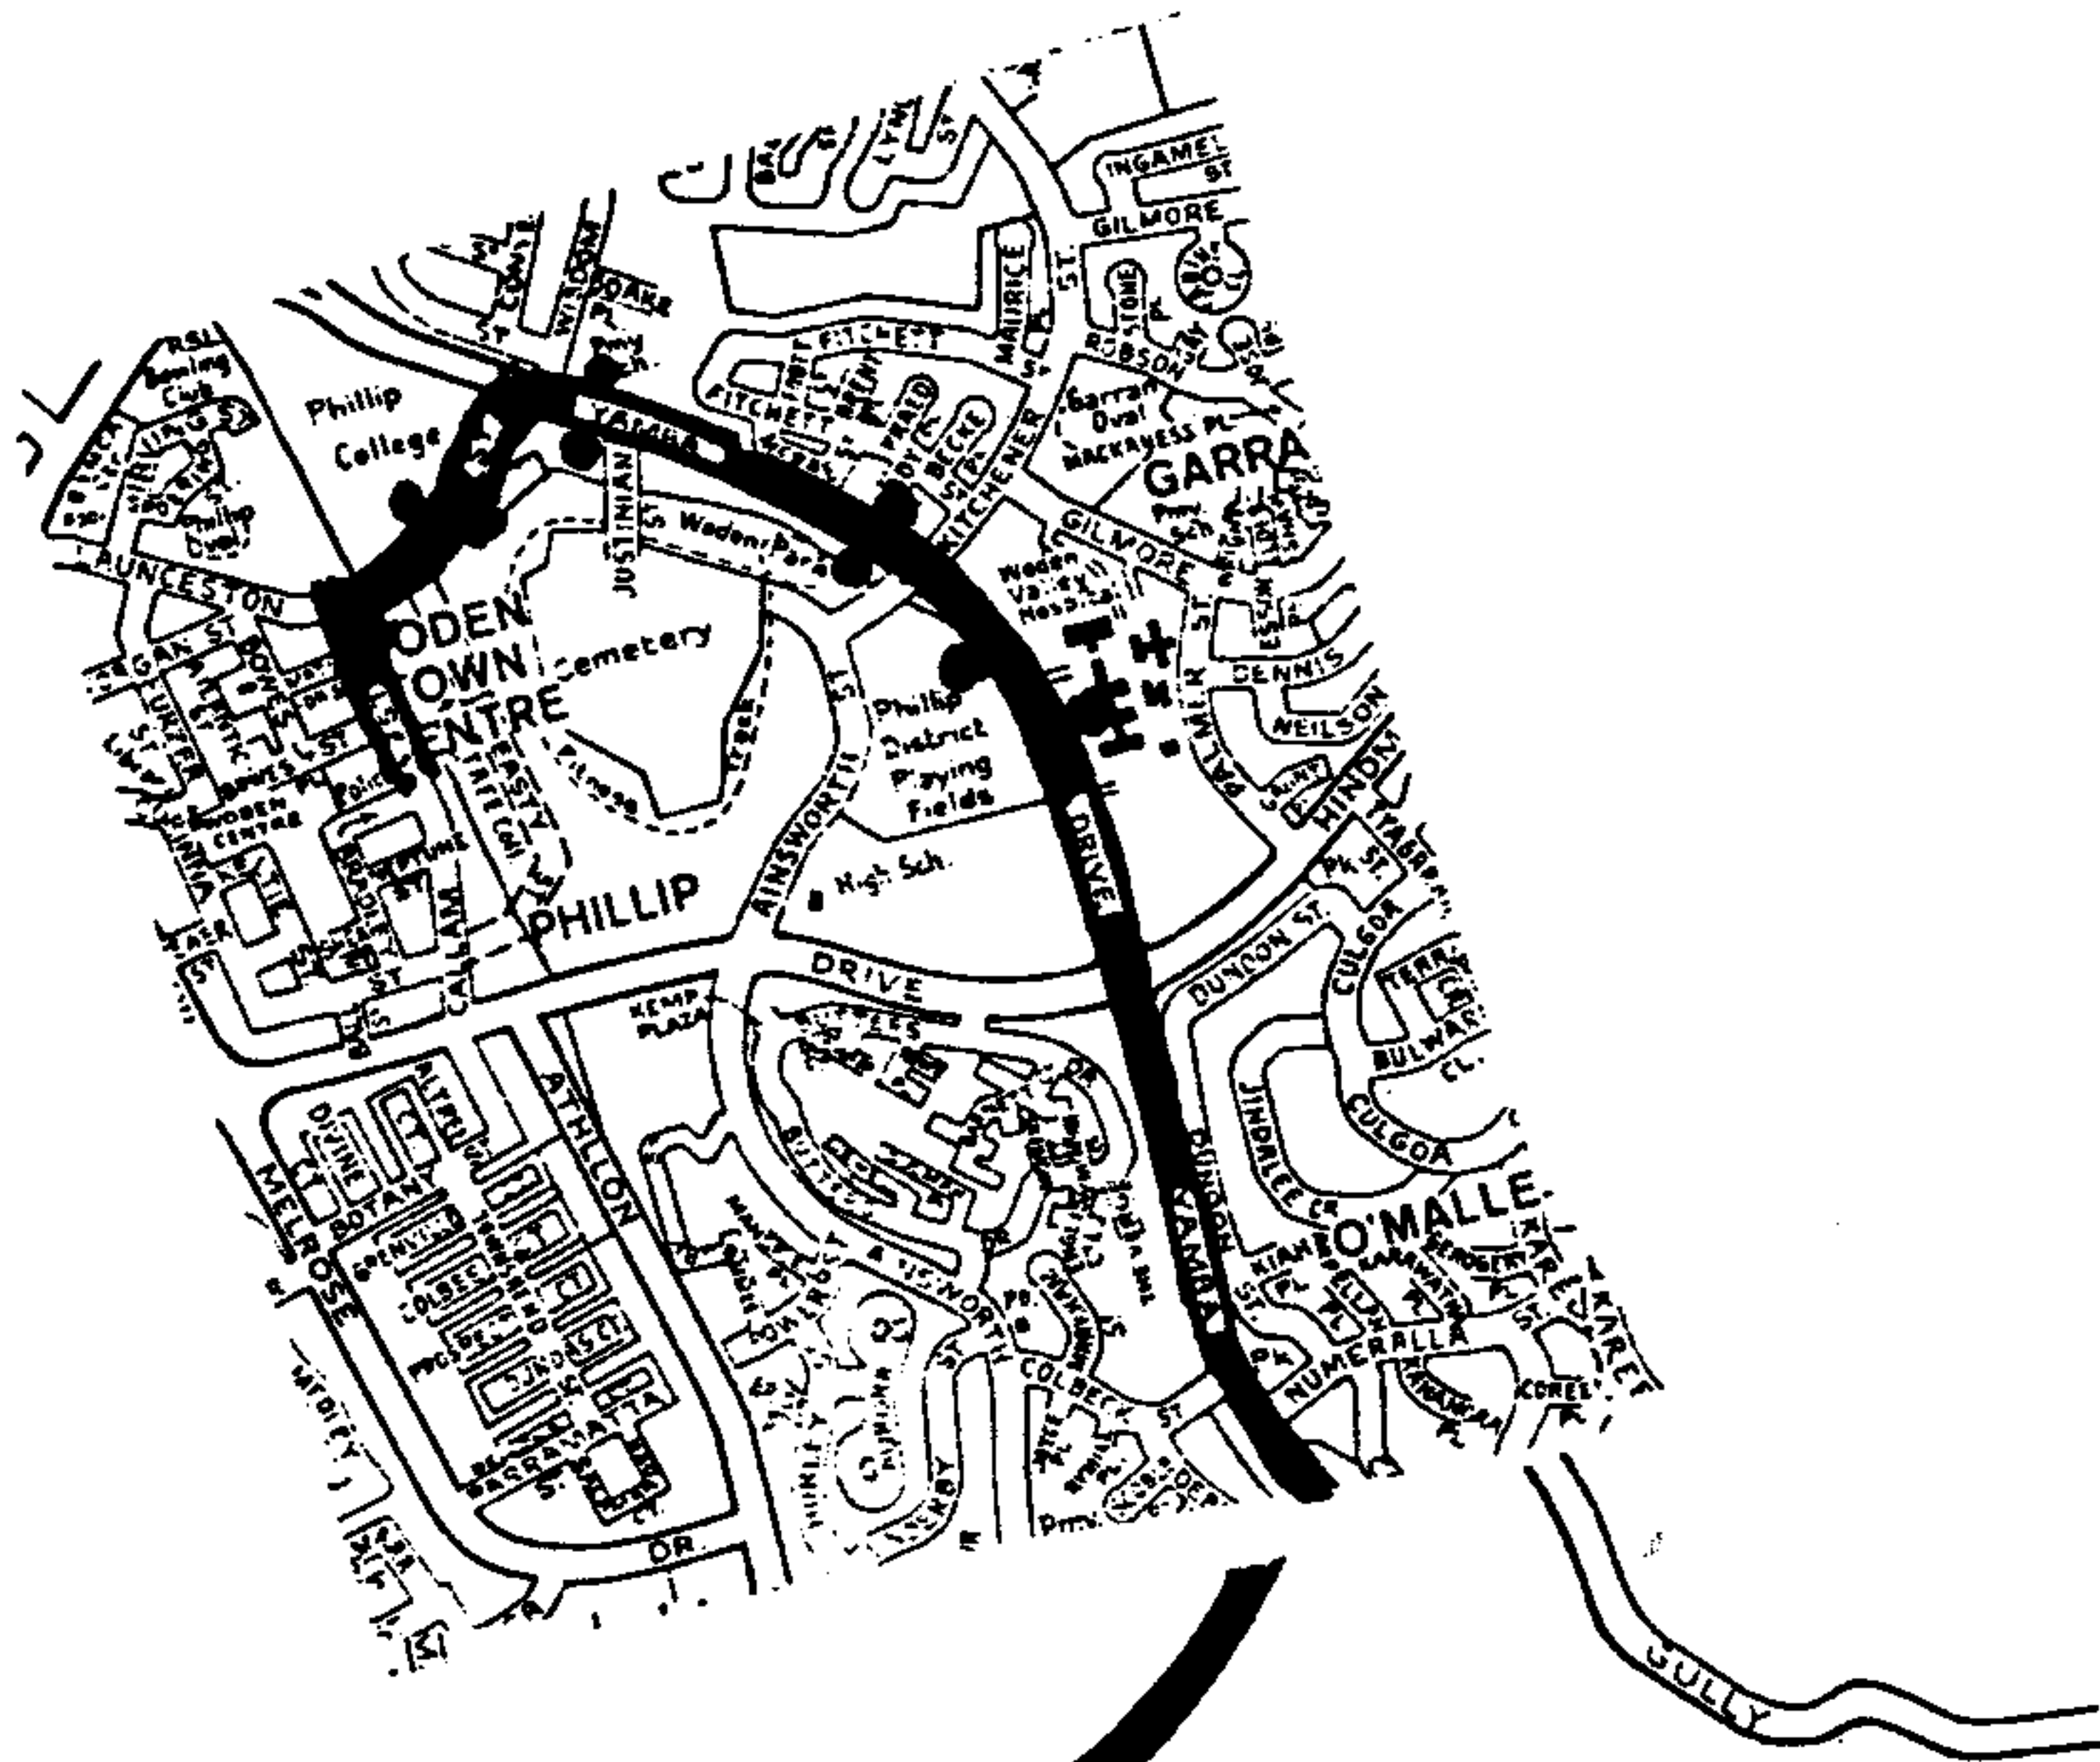

# Route 127

MONDAY TO SUNDAY

OUTBOUND

- Woden Interchange (Bay 17)
- (L) Callam
- (R) Launceston
- (R) Yamba/Erindale
- (R) Sternberg
- (L) Comrie
- (L) McBryde
- (R) Ashley
- (L) Erindale
- (R) Sternberg
- (L) Castleton
- (L) Partridge
- (R) Bramston
- (R) Bugden
- (L) Coyne/Hambidge
- (R) Halley
- (L) Benham
- (R) Halley/Heagney
- (L) Louisa Lawson
- (L) Heagney
- (L) Deamer
- (L) Clift
- To Terminus

INBOUND

- Clift Cr
- (R) Deamer
- (R) Heagney
- (R) Louisa Lawson
- (R) Heagney/Halley
- (L) Benham
- (R) Hambidge/Coyne
- (R) Bugden
- (L) Bramston
- (L) Partridge
- (R) Castleton
- (R) Sternberg
- (L) Erindale
- (R) Ashley
- (L) McBryde
- (R) Comrie
- (R) Sternberg
- (L) Erindale/Yamba
- (L) Launceston
- (L) Callam
- To Interchange